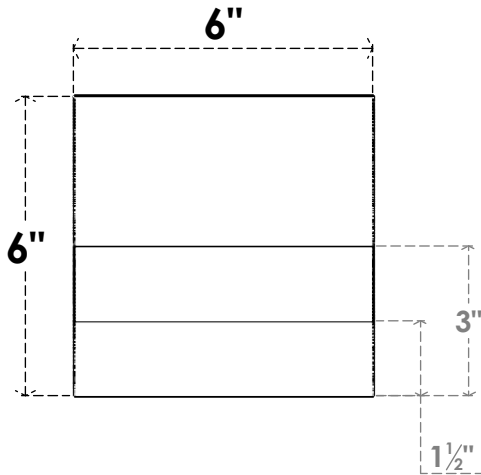

ITEM NUMBER: RFTURO060X06000X12000X006GRN00RCPR

6"W X 6"H X 12"L TIMBERTHANE ROUGH CEDAR GREENSBORO FAUX WOOD OPEN RAFTER TAIL, 6"L END, PRIMED TAN

SIDE PROFILE

FRONT PROFILE

ISOMETRIC

GENERATED DATE : 03/02/2023