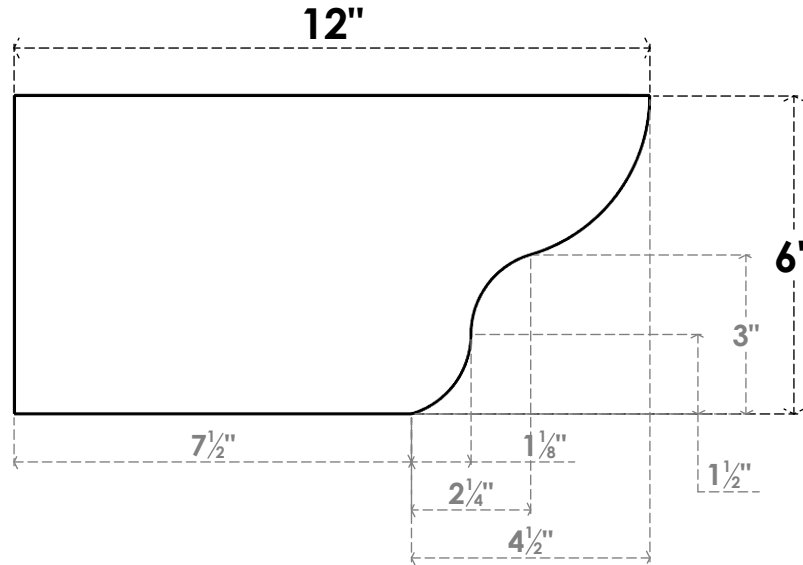

ITEM NUMBER: RFTURO060X06000X12000X006GRN00RCPR

6"W X 6"H X 12"L TIMBERTHANE ROUGH CEDAR GREENSBORO FAUX WOOD OPEN RAFTER TAIL, 6"L END, PRIMED TAN

SIDE PROFILE

FRONT PROFILE

ISOMETRIC

GENERATED DATE : 03/02/2023