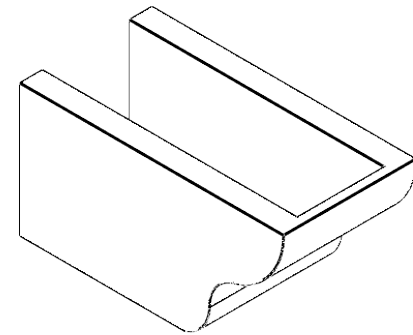

ITEM NUMBER: RFTURO060X06000X12000X006GRN00RCPR

6"W X 6"H X 12"L TIMBERTHANE ROUGH CEDAR GREENSBORO FAUX WOOD OPEN RAFTER TAIL, 6"L END, PRIMED TAN

SIDE PROFILE

FRONT PROFILE

ISOMETRIC

GENERATED DATE : 03/02/2023

EKENA MILLWORK
2300 WEST MAIN ST.
CLARKSVILLE, TX 75426
TOLL FREE: 866-607-0453
WWW.EKENAMILLWORK.COM

NOTES

1. INSTALLATION TO BE COMPLETED IN ACCORDANCE WITH MANUFACTURER'S SPECIFICATIONS.
2. DRAWING MAY NOT BE TO SCALE
3. THIS DRAWING IS INTENDED FOR DESIGN AND PLANNING PURPOSES ONLY.
4. ALL INFORMATION CONTAINED HEREIN WAS CURRENT AT THE TIME OF DEVELOPMENT BUT MUST BE REVIEWED AND APPROVED BY THE PRODUCT MANUFACTURER TO BE CONSIDERED ACCURATE.
5. TIMBERTHANE ARCHITECTURAL PRODUCTS ARE MADE FROM HIGH DENSITY URETHANE AND COME FACTORY PRIMED